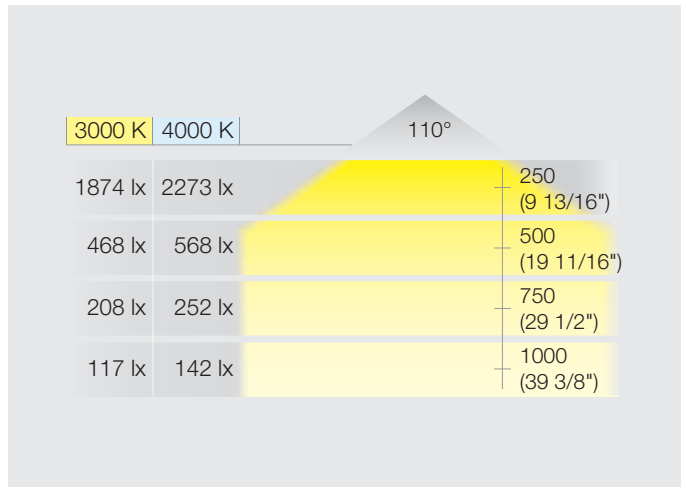

- > Driver see page 88
- > Components see page 127

Item No.	833.77.130	833.77.131
SRP	$60.00	$60.00
Light Color (K)	3000 (warm white)	4000 (cool white)
Ø x H	180 x 6.2 mm (7 3/32" x 1/4")	
Wattage	4.8	
LEDs	77	
Lumen	362	408
Lumen per watt	75	85
CRI	82	
Energy Efficiency class	A++	
Weighted energy consumption	5.50	
Material/Finish	Plastic, silver colored	
Supplied with	2 m (78 3/4") lead mounting material	

Note Loox Lights and Drivers are "Suitable for use within Closet Storage Spaces"