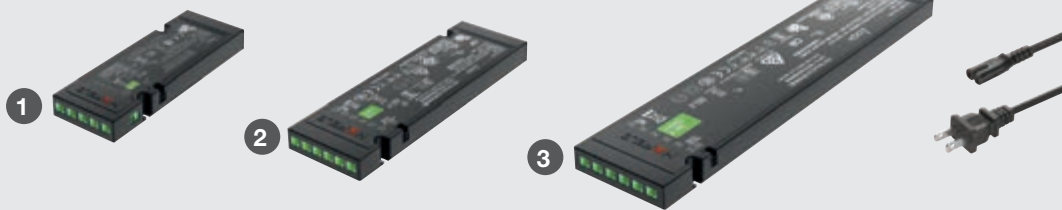

- > Driver see page 88
- > Components see page 127

Item No.	833.77.130	833.77.131
SRP	\$60.00	\$60.00
Light Color (K)	3000 (warm white)	4000 (cool white)
Ø x H	180 x 6.2 mm (7 3/32" x 1/4")	
Wattage	4.8	
LEDs	77	
Lumen	362	408
Lumen per watt	75	85
CRI	82	
Energy Efficiency class	A++	
Weighted energy consumption	5.50	
Material/Finish	Plastic, silver colored	
Supplied with	2 m (78 3/4") lead mounting material	

Note Loox Lights and Drivers are "Suitable for use within Closet Storage Spaces"

LOOX LED DRIVER

CONSTANT VOLTAGE 24 V

24 V SYSTEM

THIN PROFILE

- 1 Item No. 833.77.945
 $\otimes_1 + \otimes_2 + \dots + \otimes_6 < 20 \text{ W}$
- 2 Item No. 833.77.947
 $\otimes_1 + \otimes_2 + \dots + \otimes_6 < 40 \text{ W}$
- 3 Item No. 833.77.949
 $\otimes_1 + \otimes_2 + \dots + \otimes_6 < 90 \text{ W}$
max. 84 W per light output

- > Suitable for all of the world's power systems
- > With an integrated port for a wide selection of switches
- > Max. 84 W per light output
- > Lead length from driver to switch: Max. 6 m (236 1/4")

- > Class 2
- > Efficiency Level VI
- > Degree of protection : IP20
- > Loox drivers cannot be controlled by a dimmer wall switch

Item No.	833.77.945 1	833.77.947 2	833.77.949 3
SRP	\$36.00	\$60.00	\$120.00
L x W x H	140 x 50 x 16 (5 1/2" x 2" x 5/8")	190 x 60 x 16 (7 1/2" x 2 3/8" x 5/8")	316 x 70 x 16 (8 3/16" x 2 3/4" x 5/8")
Wattage	0 – 20	0 – 40	0 – 90
Standby Power Consumption Wattage	<0.1	<0.1	<0.2
Input voltage	100 – 240 V~; 50 – 60 Hz		
Output voltage	24 V DC		
Output current	0.83 A	1.67 A	3.75 A
Number of slots	6 for lights, 1 for switch, 1 for power cord		
Material/Finish	Plastic, black		
Supplied with	Mounting accessories, US power cord		
Note	Loox Lights and Drivers are "Suitable for use within Closet Storage Spaces"		