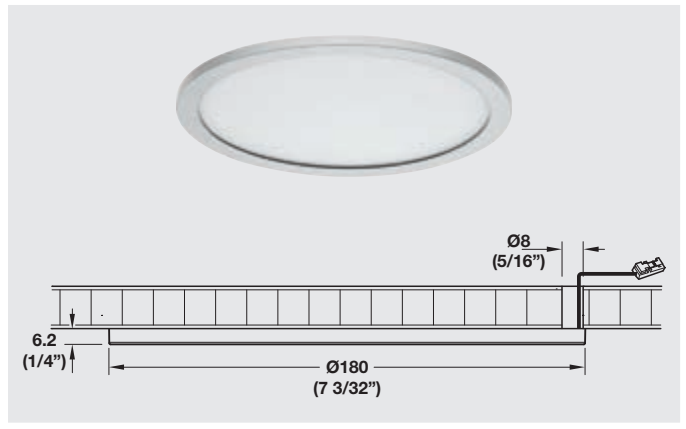

LED 3023

SURFACE MOUNTED LIGHT

- > Simple elegance and homogeneous light output
- > Can be used universally with a slimline appearance and round design
- > Extremely flat design allows for a creative application solution
- > Dimmable
- > Screw mounted

- > Driver see page 88
- > Components see page 127

Item No.	833.77.130	833.77.131
SRP	\$60.00	\$60.00
Light Color (K)	3000 (warm white)	4000 (cool white)
Ø x H	180 x 6.2 mm (7 3/32" x 1/4")	
Wattage	4.8	
LEDs	77	
Lumen	362	408
Lumen per watt	75	85
CRI	82	
Energy Efficiency class	A++	
Weighted energy consumption	5.50	
Material/Finish	Plastic, silver colored	
Supplied with	2 m (78 3/4") lead mounting material	

Note Loox Lights and Drivers are "Suitable for use within Closet Storage Spaces"

LOOX LED DRIVER

CONSTANT VOLTAGE 24 V

24 V SYSTEM

THIN PROFILE

- 1 Item No. 833.77.945
 $\otimes_1 + \otimes_2 + \dots + \otimes_6 < 20 \text{ W}$
- 2 Item No. 833.77.947
 $\otimes_1 + \otimes_2 + \dots + \otimes_6 < 40 \text{ W}$
- 3 Item No. 833.77.949
 $\otimes_1 + \otimes_2 + \dots + \otimes_6 < 90 \text{ W}$
max. 84 W per light output

- > Suitable for all of the world's power systems
- > With an integrated port for a wide selection of switches
- > Max. 84 W per light output
- > Lead length from driver to switch: Max. 6 m (236 1/4")