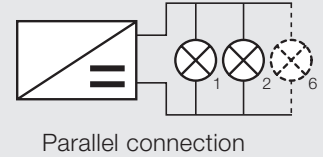

Note Loox Lights and Drivers are "Suitable for use within Closet Storage Spaces"

LOOX LED DRIVER

CONSTANT VOLTAGE 24 V

24 V SYSTEM

THIN PROFILE

- 1 Item No. 833.77.945
 $\otimes_1 + \otimes_2 + \dots + \otimes_6 < 20 \text{ W}$
- 2 Item No. 833.77.947
 $\otimes_1 + \otimes_2 + \dots + \otimes_6 < 40 \text{ W}$
- 3 Item No. 833.77.949
 $\otimes_1 + \otimes_2 + \dots + \otimes_6 < 90 \text{ W}$
max. 84 W per light output

- > Suitable for all of the world's power systems
- > With an integrated port for a wide selection of switches
- > Max. 84 W per light output
- > Lead length from driver to switch: Max. 6 m (236 1/4")